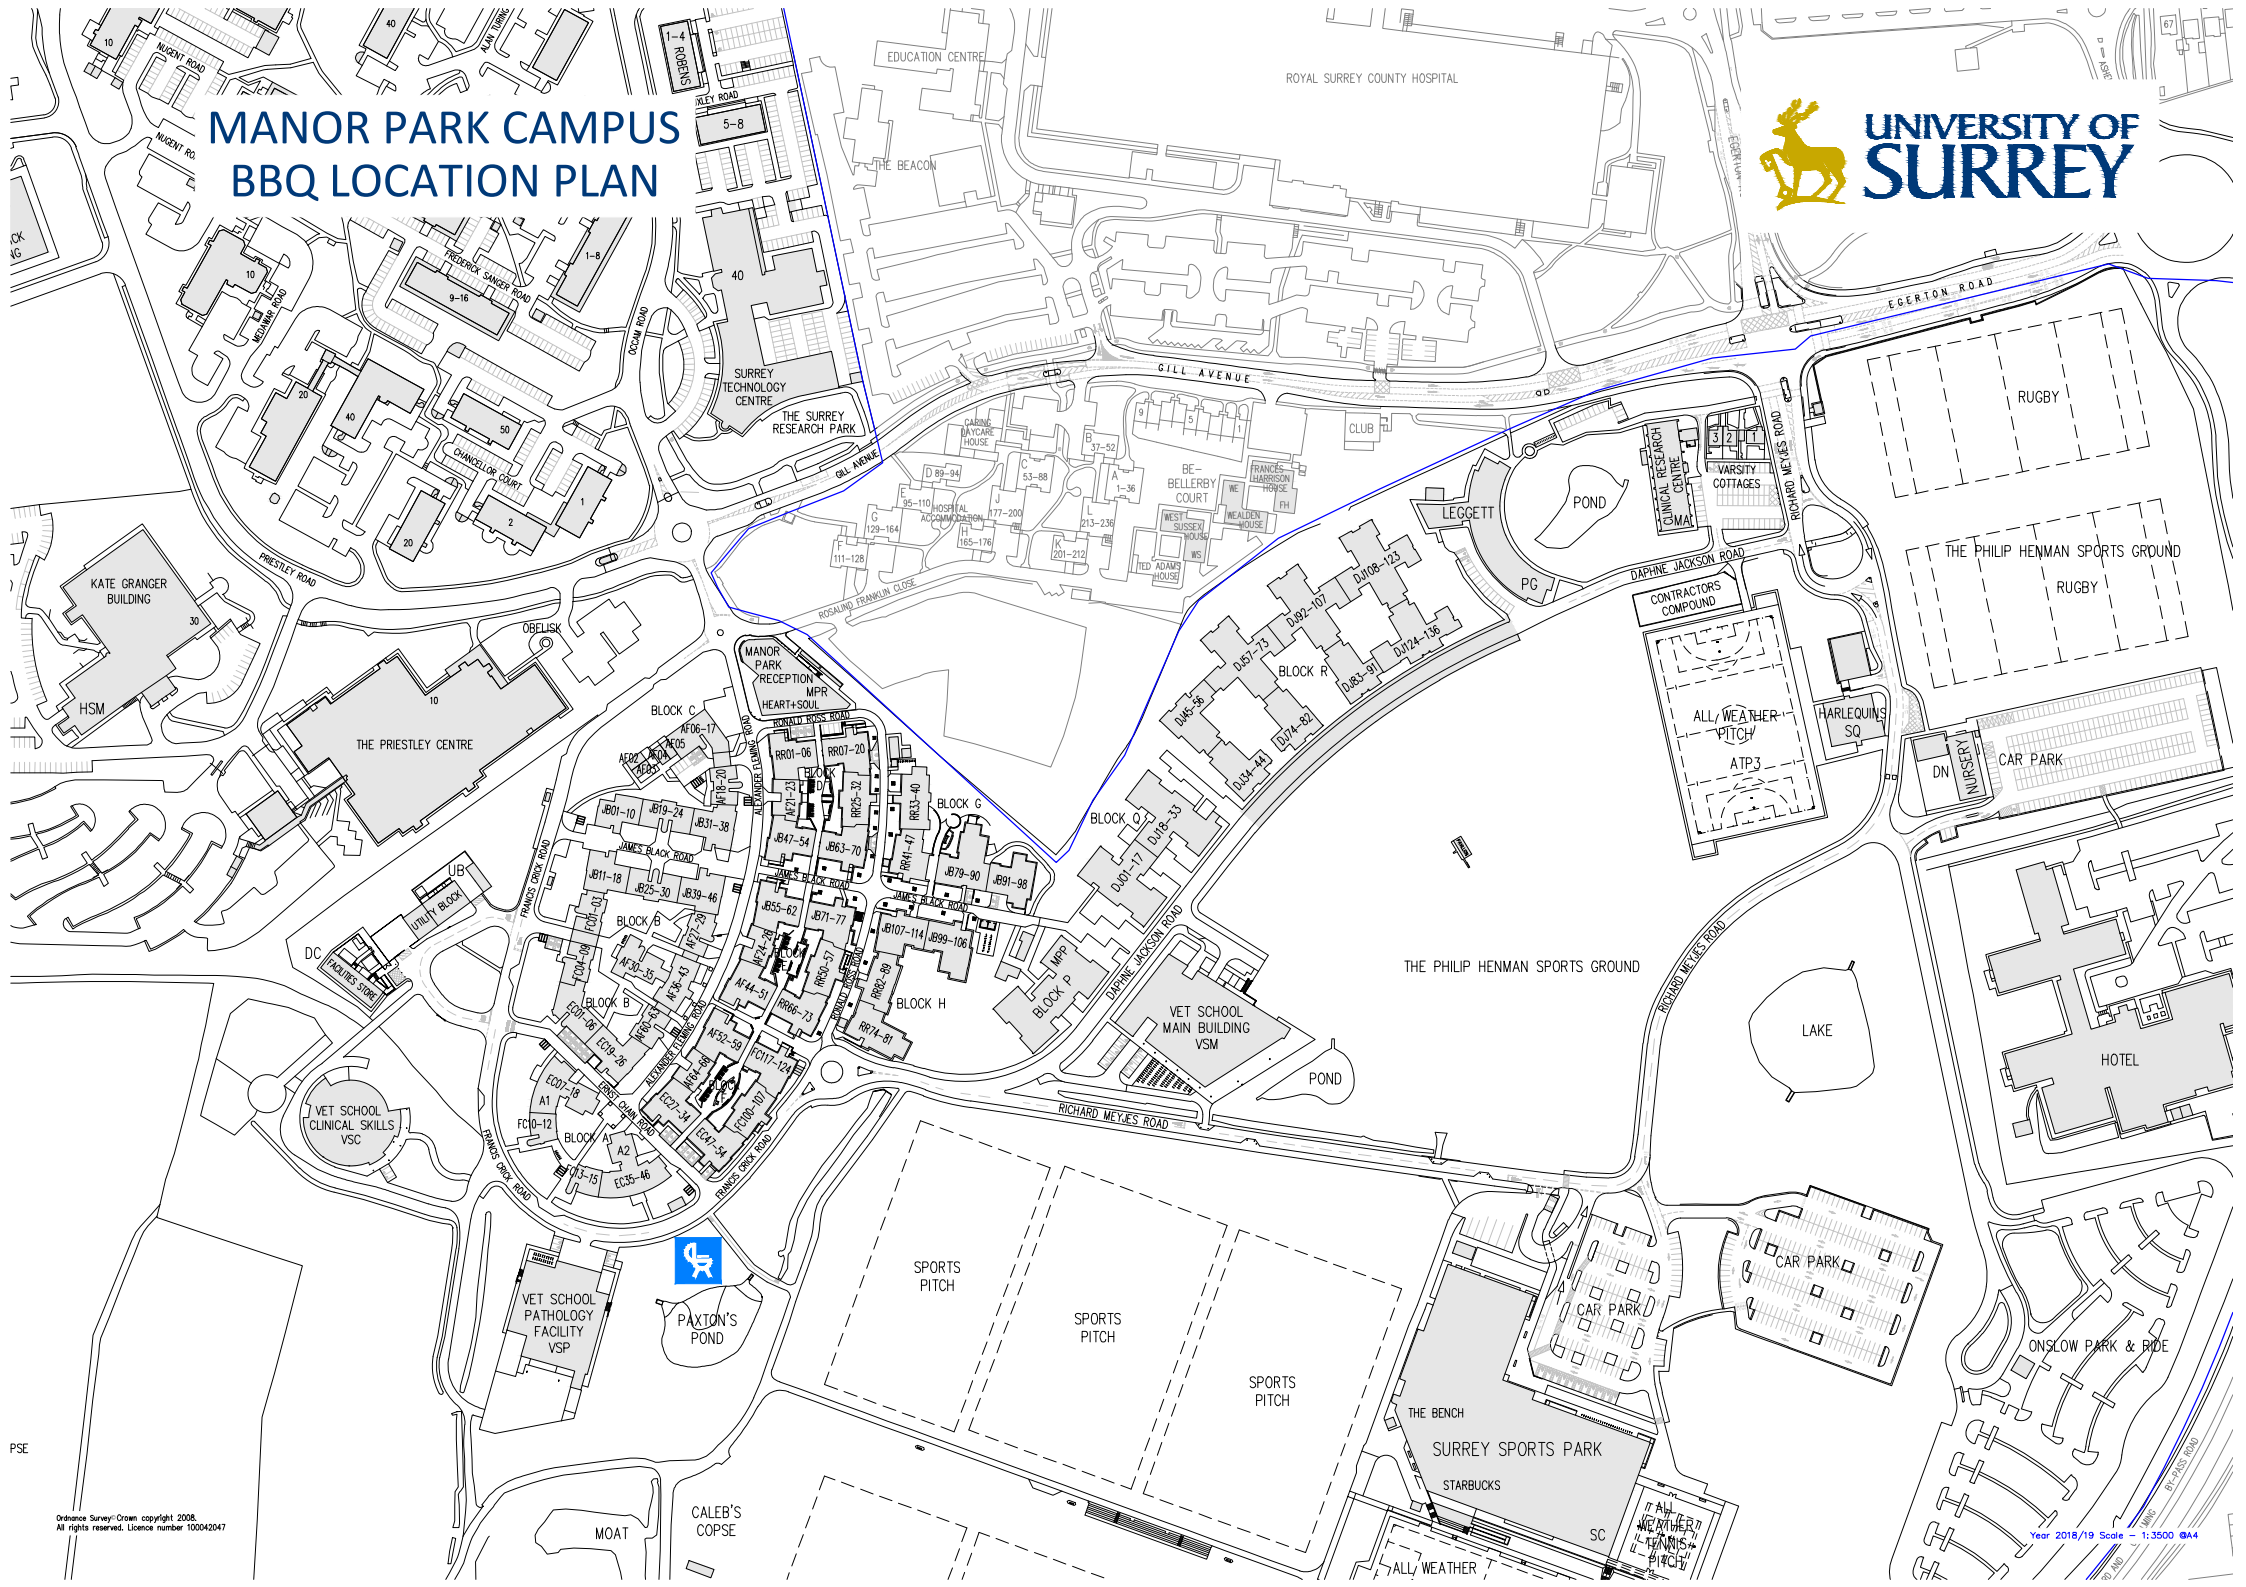

MANOR PARK CAMPUS BBQ LOCATION PLAN